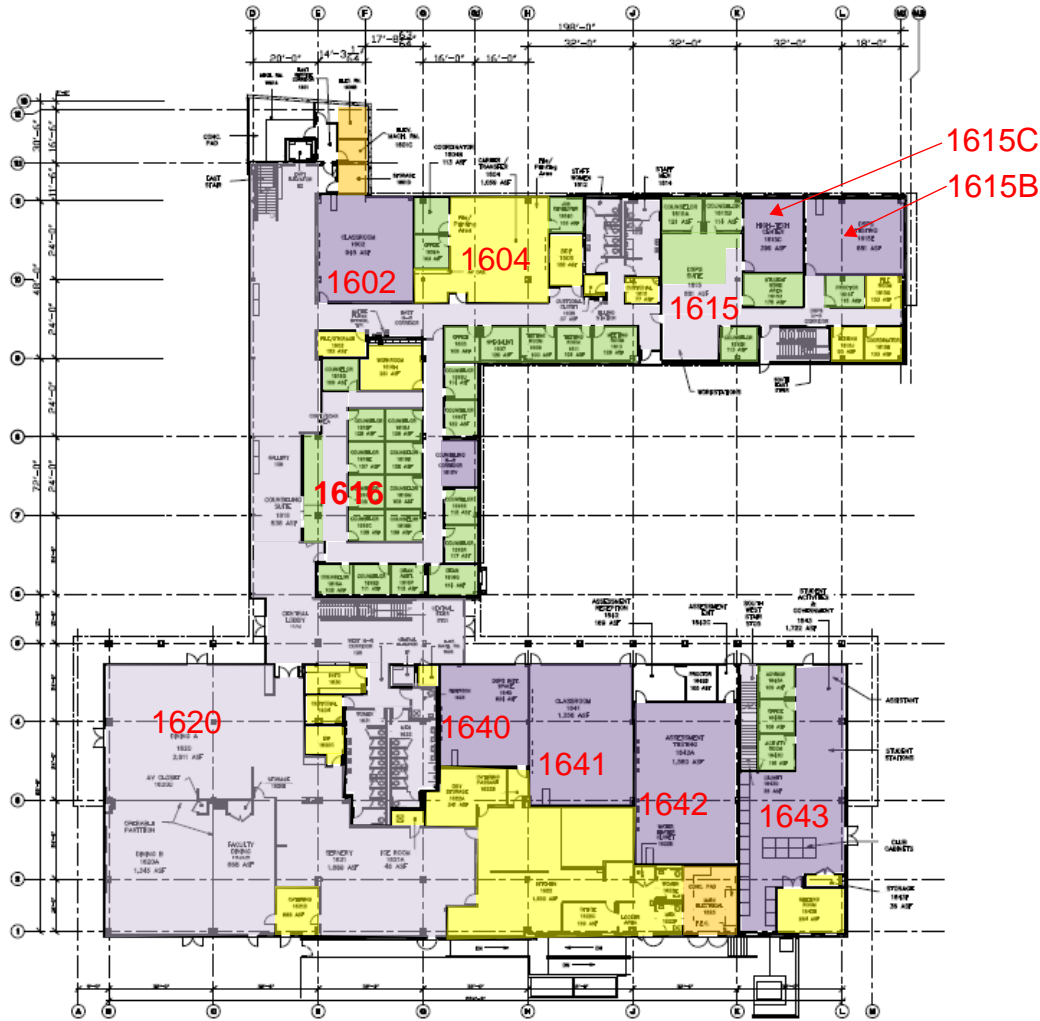

Level 1

10

LAS POSITAS COLLEGE
FIRST FLOOR PLAN/STUDENT SERVICES/ADMIN BUILDING 1600
 THIS CROSS SECTION INCLUDES OVERHANG BLEND

CRABOT - LAS POSITAS COMMUNITY COLLEGE DISTRICT
 FACILITIES MODERNIZATION DEPARTMENT
 7800 DUBLIN BLVD., 3RD FLOOR
 DUBLIN, CALIFORNIA 94568
 REVISION DATE: 10/01/2019

Safe Work Practice Zones

Las Positas College – Building 1600 1st
 3000 Campus Hill Dr., Livermore, CA
 FACS #PJ48098
 5/3/2021

LEGE ND

Green = staff personal spaces	Light Purple = common areas
Yellow = staff common areas	Dark Purple = public specialized areas
Orange = staff specialized areas	

Level 2

Safe Work Practice Zones

Las Positas College – Building 1600 2nd
 3000 Campus Hill Dr., Livermore, CA
 FACS #PJ48098
 5/3/2021

LEGEND

Green = staff personal spaces	Light Purple = common areas
Yellow = staff common areas	Dark Purple = public specialized areas
Orange = staff specialized areas	