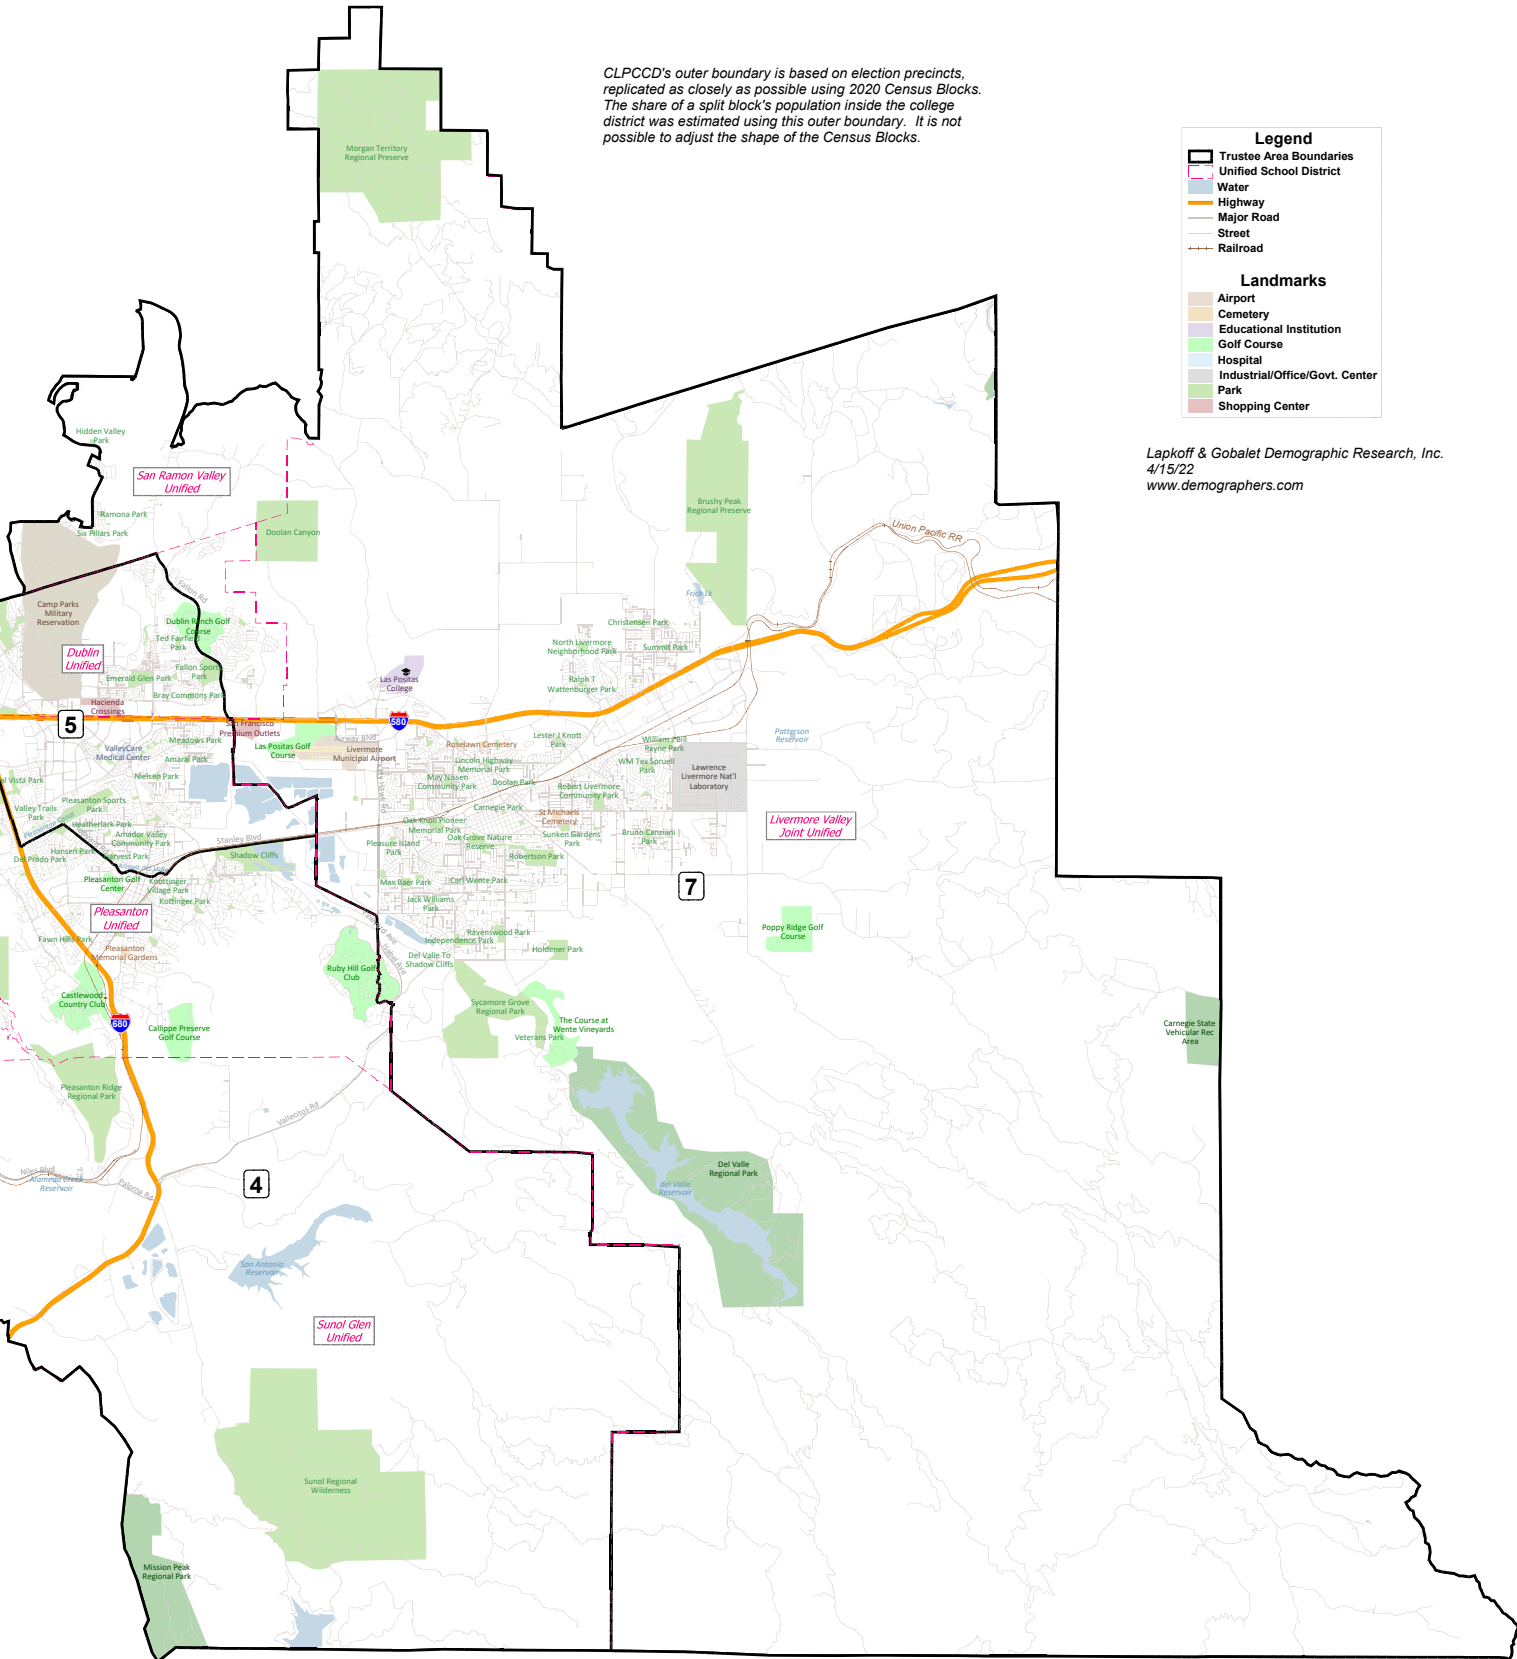

# Trustee Area 7 Chabot-Las Positas Community College District Boundaries Adopted February 15, 2022

CLPCCD's outer boundary is based on election precincts, replicated as closely as possible using 2020 Census Blocks. The share of a split block's population inside the college district was estimated using this outer boundary. It is not possible to adjust the shape of the Census Blocks.

**Legend**

- Trustee Area Boundaries
- Unified School District
- Water
- Highway
- Major Road
- Street
- Railroad

**Landmarks**

- Airport
- Cemetery
- Educational Institution
- Golf Course
- Hospital
- Industrial/Office/Govt. Center
- Park
- Shopping Center