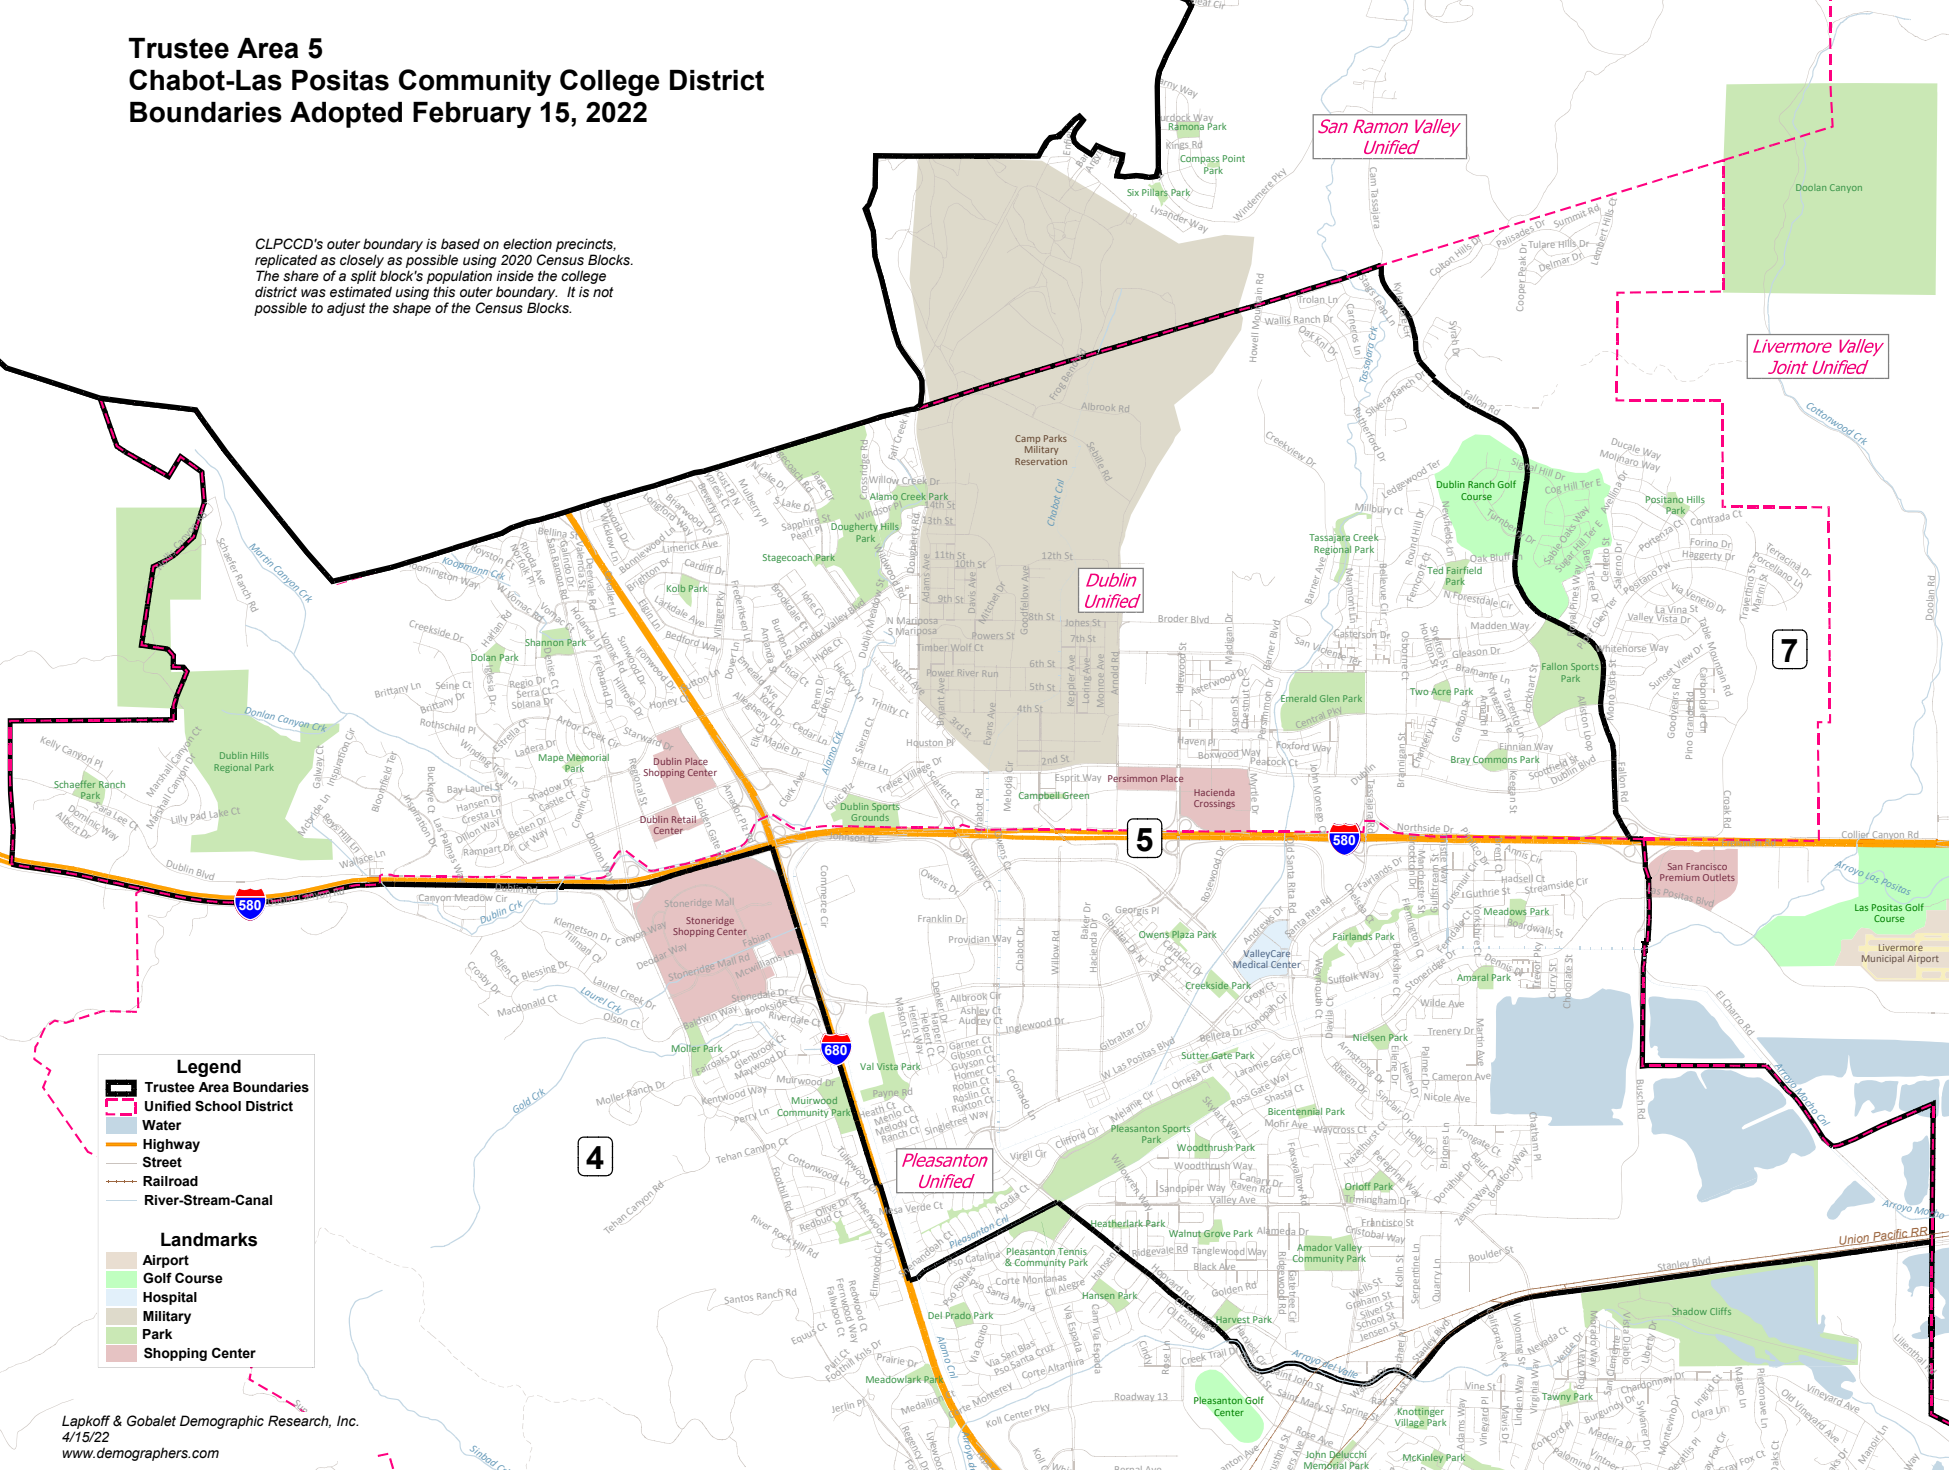

Trustee Area 5 Chabot-Las Positas Community College District Boundaries Adopted February 15, 2022

Legend

- Trustee Area Boundaries
- Unified School District
- Water
- Highway
- Street
- Railroad
- River-Stream-Canal

Landmarks

- Airport
- Golf Course
- Hospital
- Military
- Park
- Shopping Center