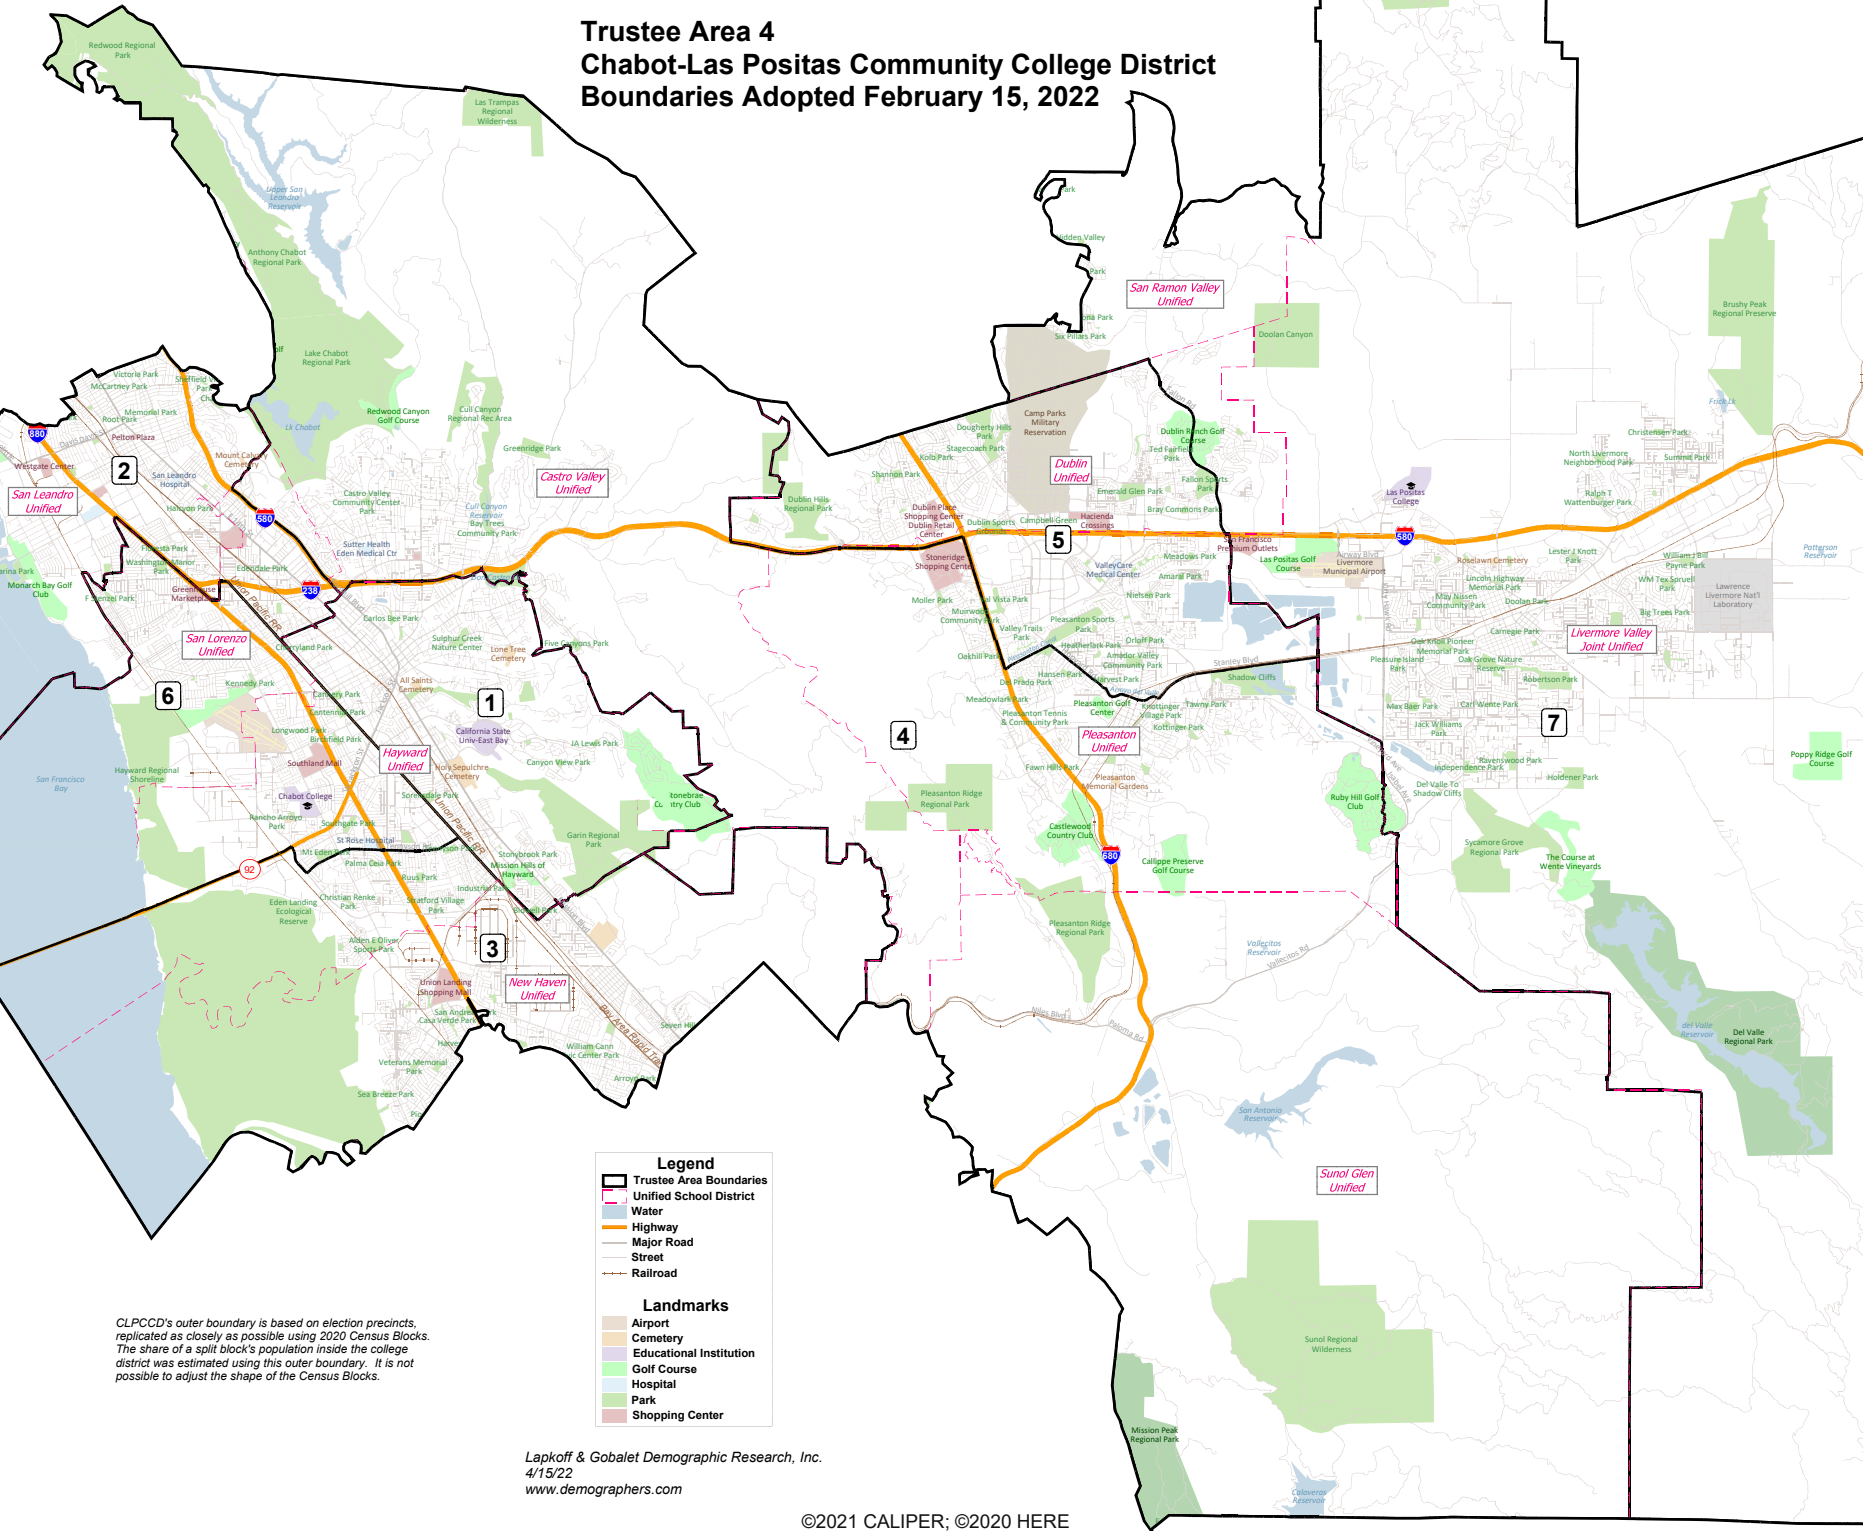

Trustee Area 4 Chabot-Las Positas Community College District Boundaries Adopted February 15, 2022

Legend

- Trustee Area Boundaries
- Unified School District
- Water
- Highway
- Major Road
- Street
- Railroad

Landmarks

- Airport
- Cemetery
- Educational Institution
- Golf Course
- Hospital
- Park
- Shopping Center

Lapkoff & Gobalet Demographic Research, Inc.
4/15/22
www.demographers.com