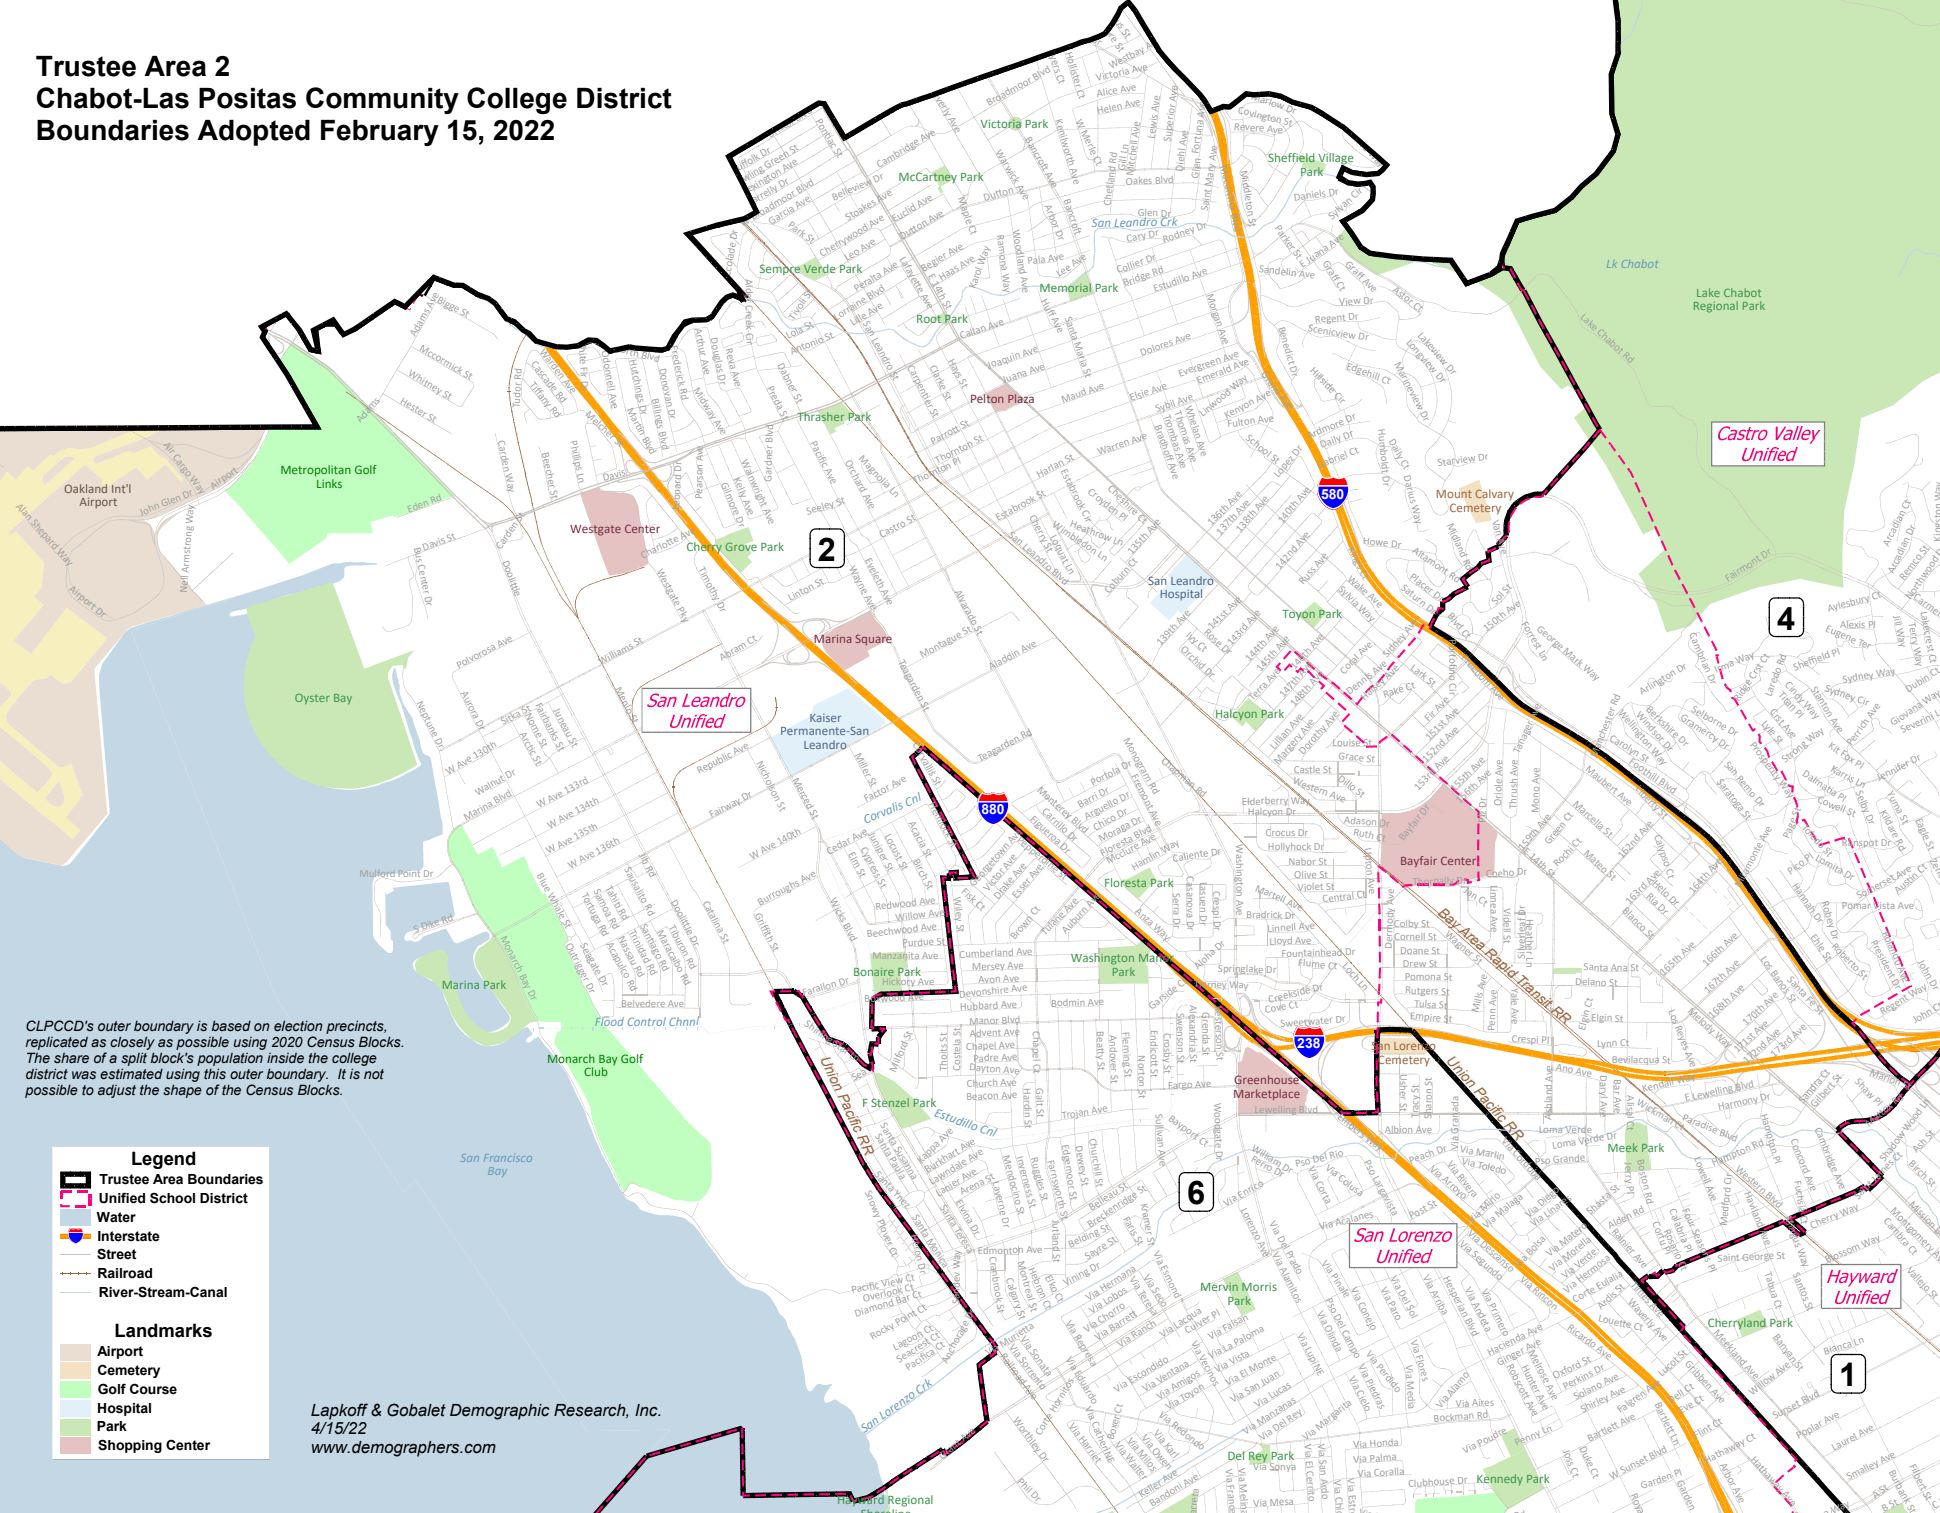

Trustee Area 2 Chabot-Las Positas Community College District Boundaries Adopted February 15, 2022

Legend

- Trustee Area Boundaries
- Unified School District
- Water
- Interstate
- Street
- Railroad
- River-Stream-Canal

Landmarks

- Airport
- Cemetery
- Golf Course
- Hospital
- Park
- Shopping Center

Lapko & Gobalet Demographic Research, Inc.
4/15/22
www.demographers.com