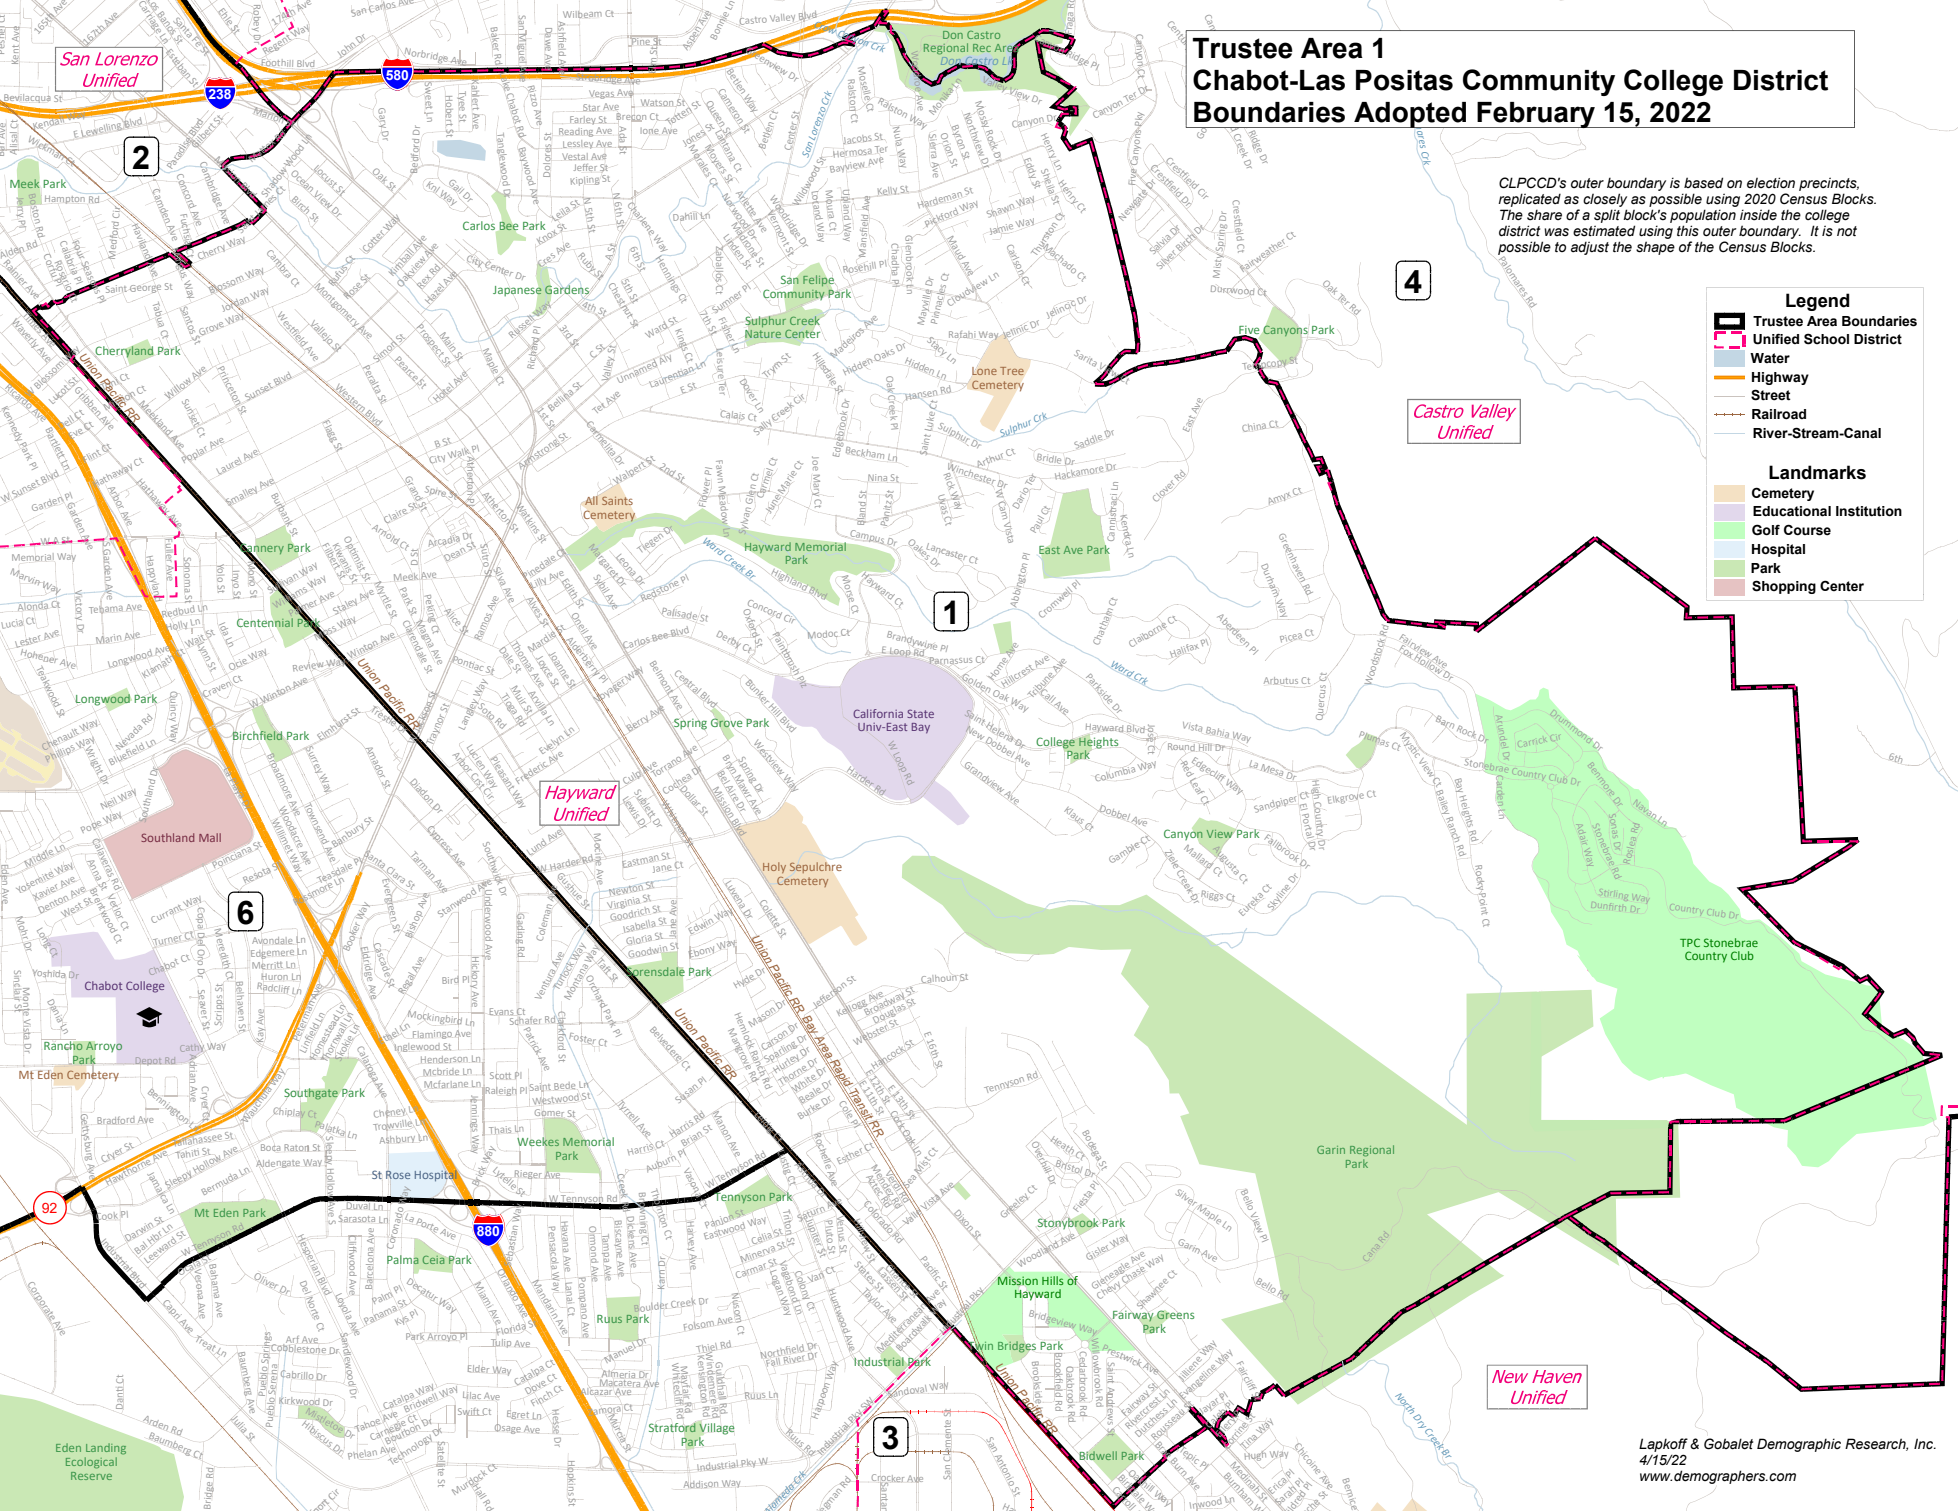

San Lorenzo Unified

Trustee Area 1 Chabot-Las Positas Community College District Boundaries Adopted February 15, 2022

CLPCCD's outer boundary is based on election precincts, replicated as closely as possible using 2020 Census Blocks. The share of a split block's population inside the college district was estimated using this outer boundary. It is not possible to adjust the shape of the Census Blocks.

Legend

- Trustee Area Boundaries
- Unified School District
- Water
- Highway
- Street
- Railroad
- River-Stream-Canal

Landmarks

- Cemetery
- Educational Institution
- Golf Course
- Hospital
- Park
- Shopping Center

Castro Valley Unified

New Haven Unified